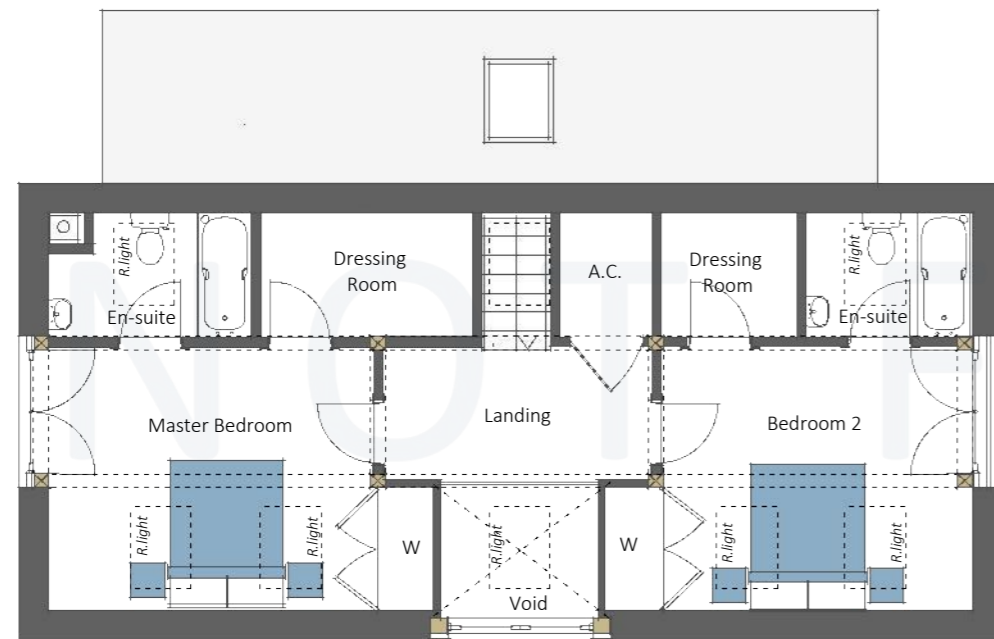

FROME BARN

GIA: 147.0m²- (1580 ft²) | Bedrooms : 3

GROUND FLOOR
GIA- 83m²

FIRST FLOOR
GIA- 64 m²

FRONT ELEVATION

REAR ELEVATION

SIDE L ELEVATION