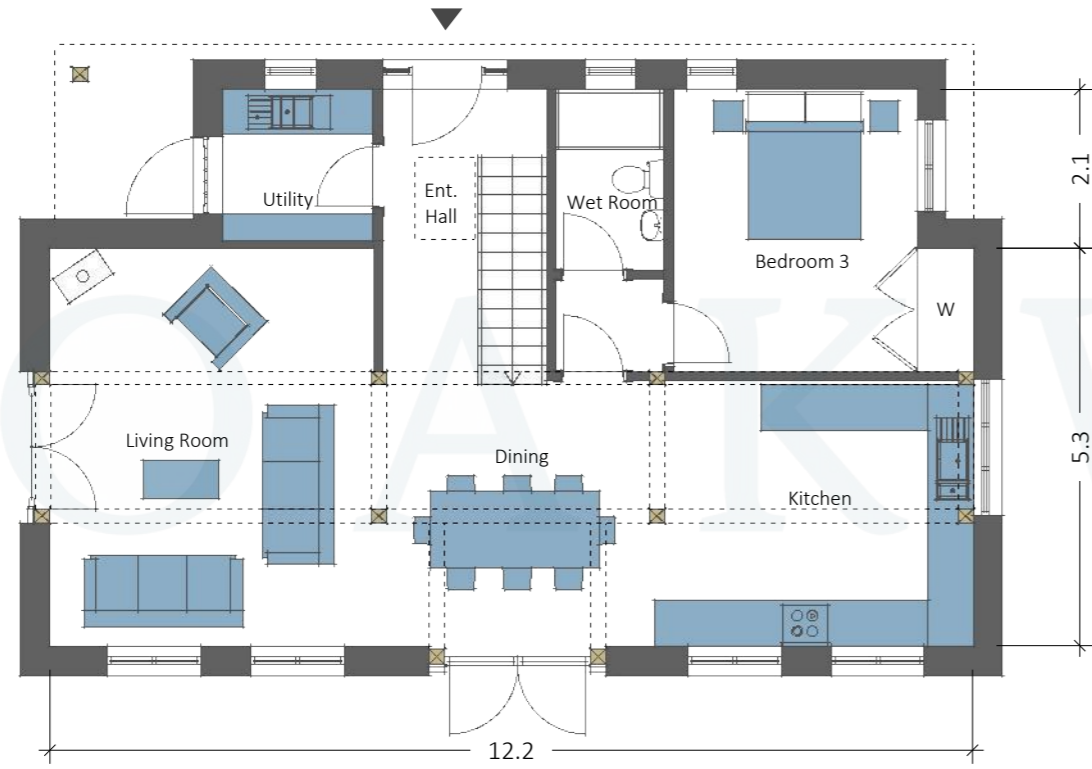

FROME BARN

GIA: 147.0m²- (1580 ft²) | Bedrooms : 3

GROUND FLOOR
GIA- 83m²

FIRST FLOOR
GIA- 64 m²

FRONT ELEVATION

REAR ELEVATION

SIDE L ELEVATION