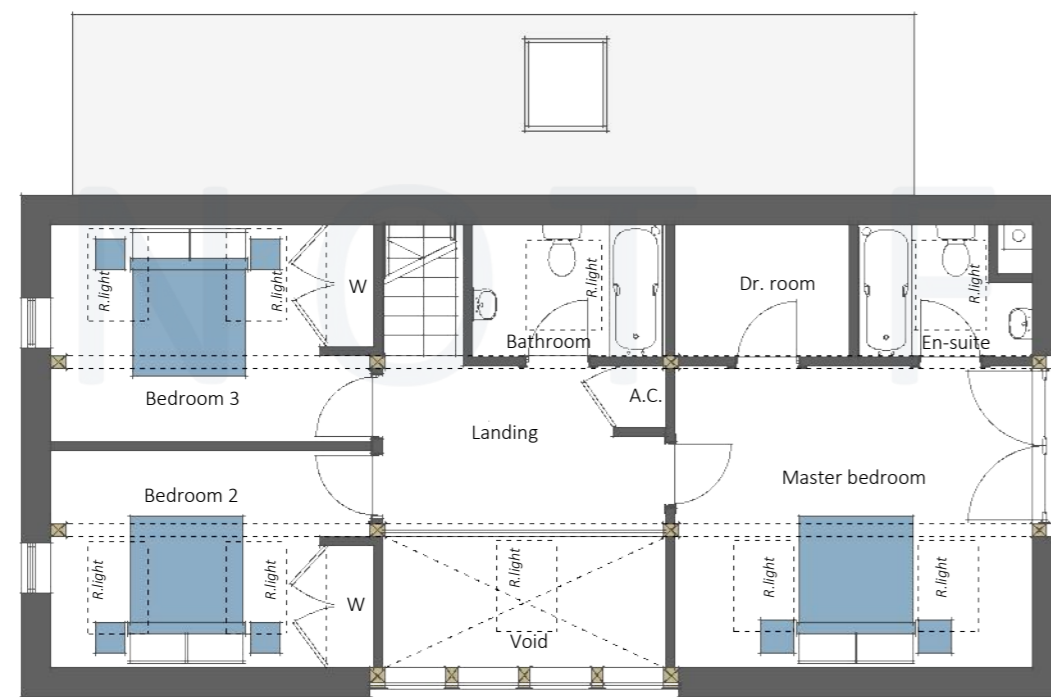

LUGG BARN

GIA: 170.0m<sup>2</sup>- (1800ft<sup>2</sup>) | Bedrooms : 3

GROUND FLOOR  
GIA- 93m<sup>2</sup>

FIRST FLOOR  
GIA- 76 m<sup>2</sup>

FRONT ELEVATION

REAR ELEVATION

SIDE L ELEVATION