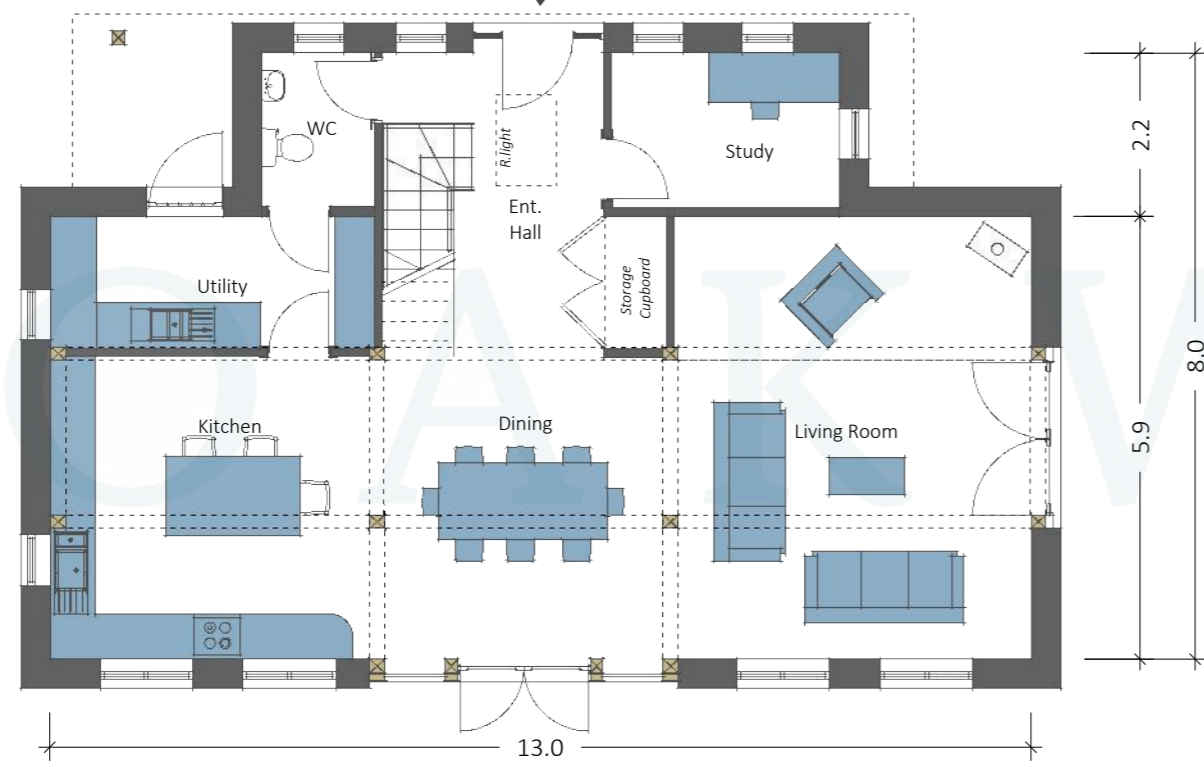

LUGG BARN

GIA: 170.0m<sup>2</sup>- (1800ft<sup>2</sup>) | Bedrooms : 3

GROUND FLOOR  
GIA- 93m<sup>2</sup>

FIRST FLOOR  
GIA- 76 m<sup>2</sup>

FRONT ELEVATION

REAR ELEVATION

SIDE L ELEVATION