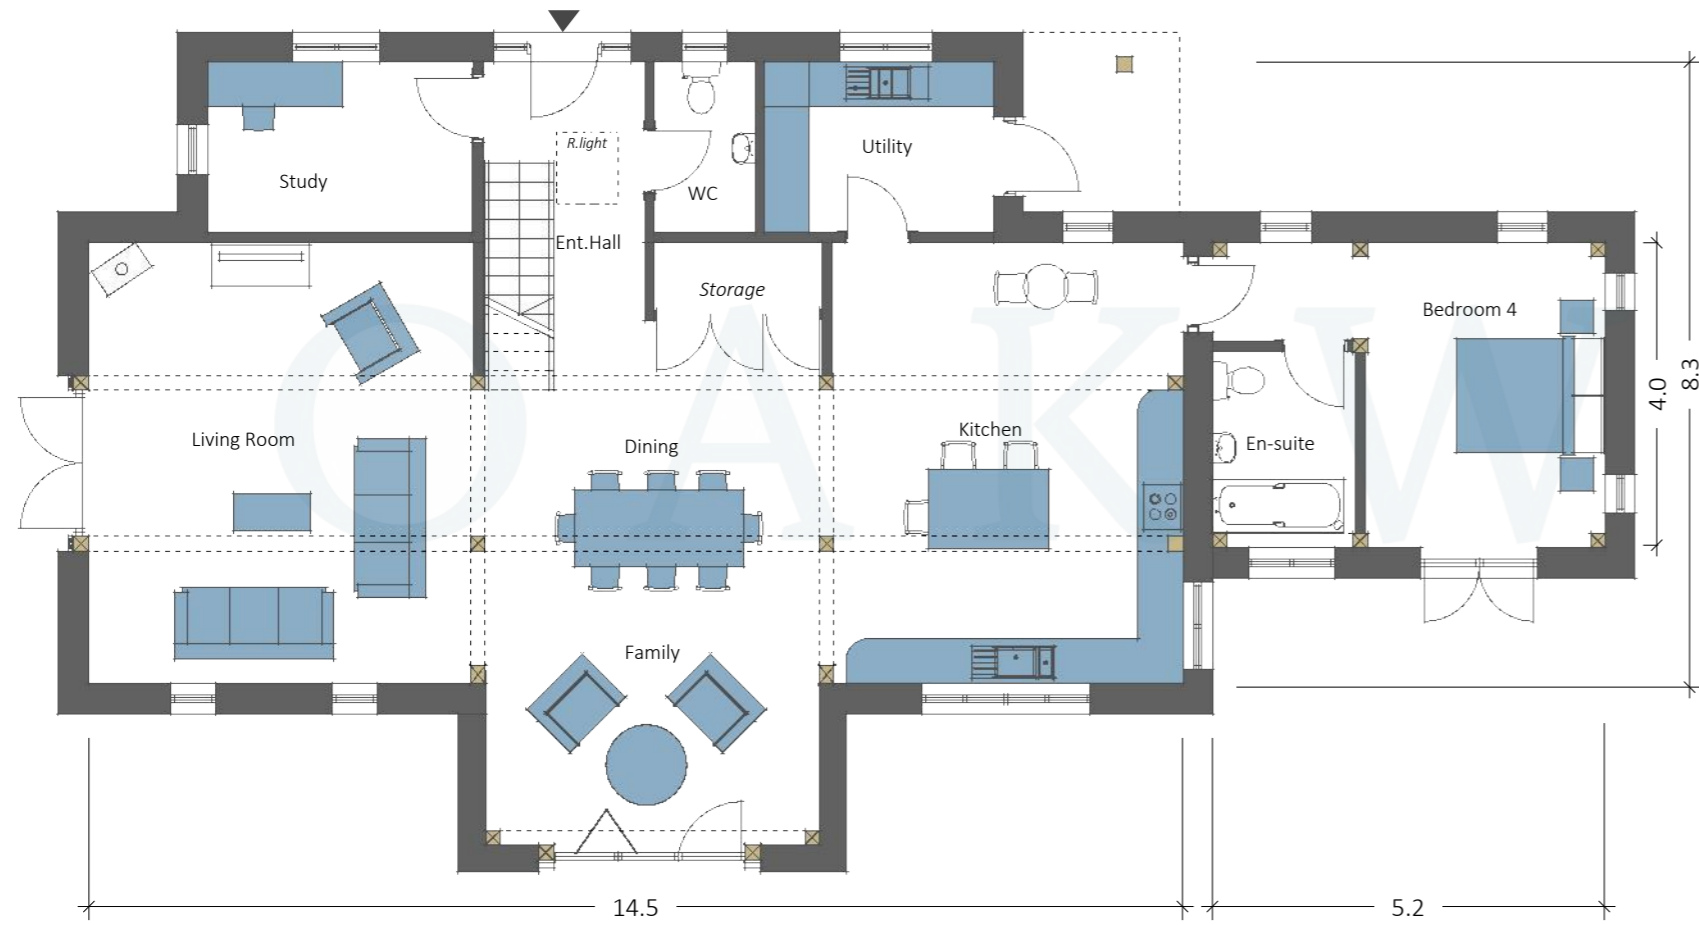

MONNOW BARN

GIA: 234.0m<sup>2</sup>- (2500ft<sup>2</sup>) | Bedrooms : 4

GROUND FLOOR  
GIA- 140 m<sup>2</sup>

FIRST FLOOR  
GIA- 94 m<sup>2</sup>

FRONT ELEVATION

REAR ELEVATION

SIDE L ELEVATION