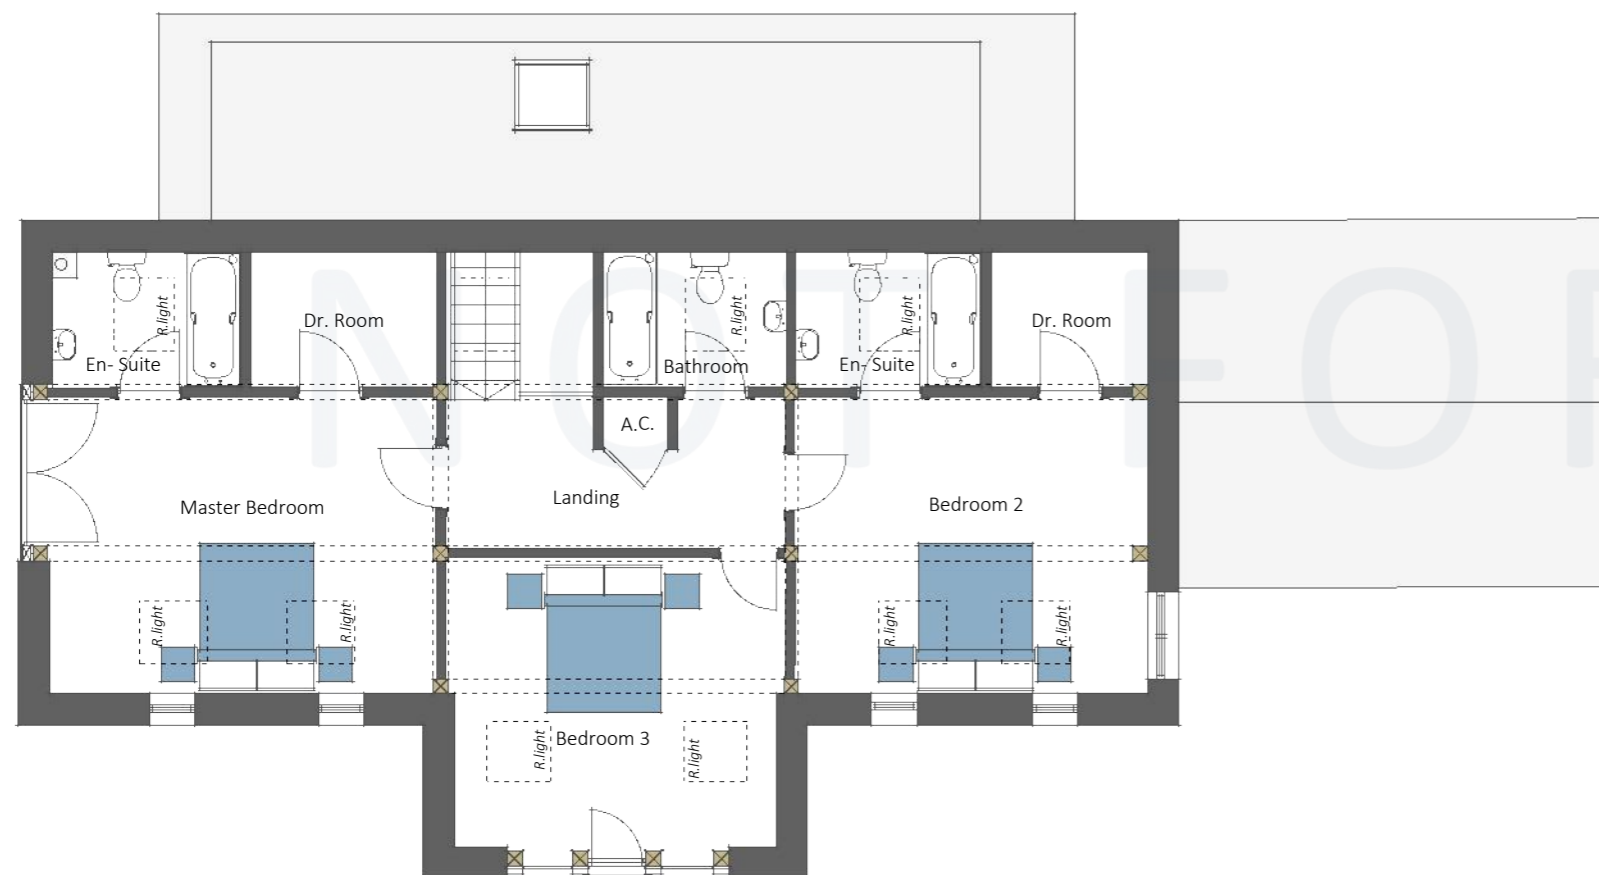

MONNOW BARN

GIA: 234.0m<sup>2</sup>- (2500ft<sup>2</sup>) | Bedrooms : 4

GROUND FLOOR  
GIA- 140 m<sup>2</sup>

FIRST FLOOR  
GIA- 94 m<sup>2</sup>

FRONT ELEVATION

REAR ELEVATION

SIDE L ELEVATION