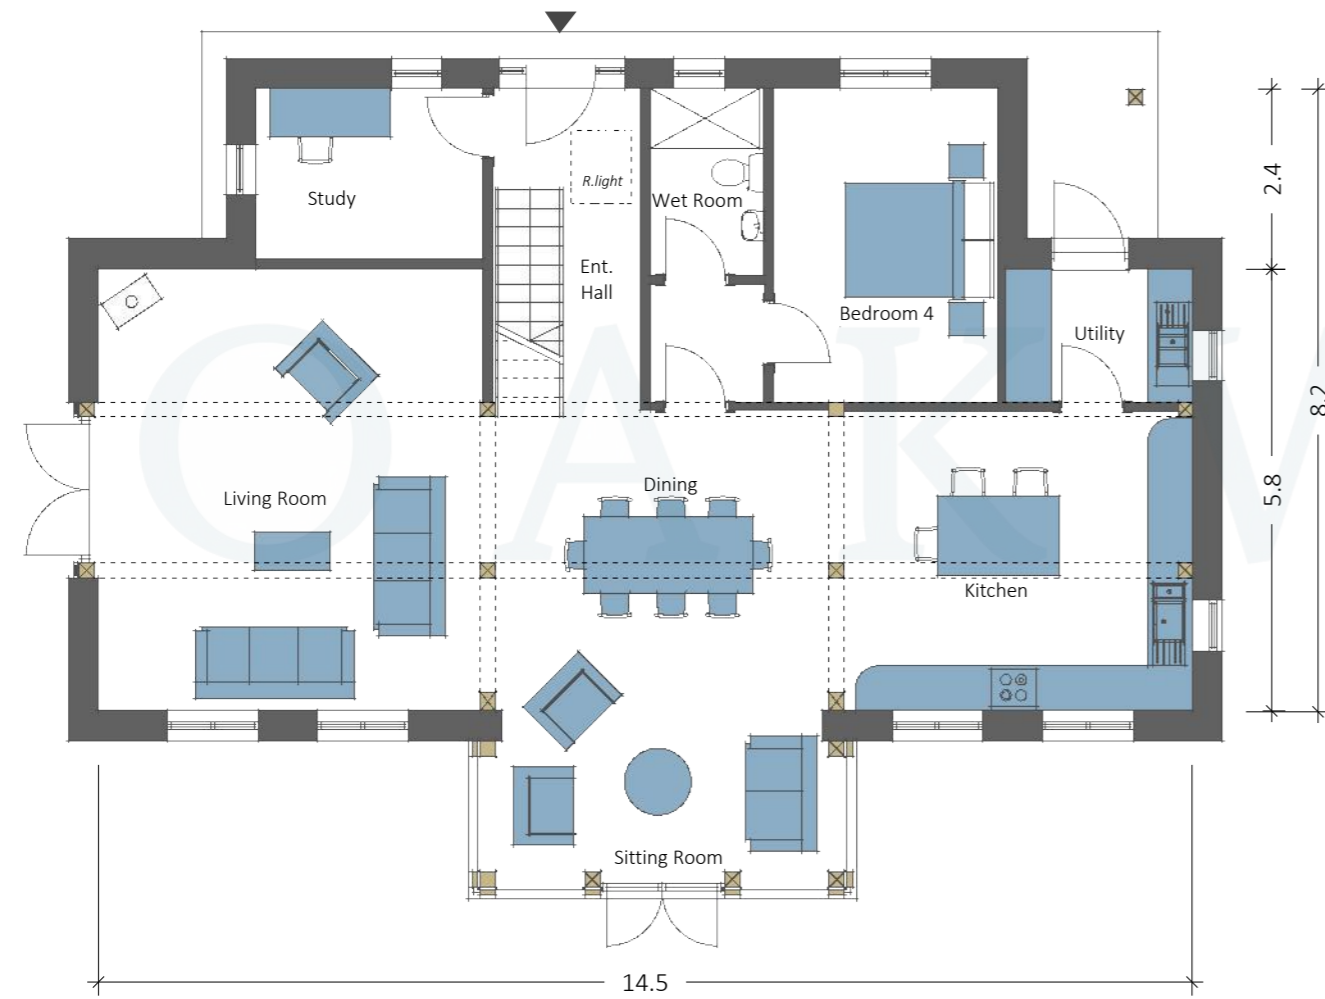

WYE BARN

GIA: 210.0m²- (2200ft²) | Bedrooms : 4

GROUND FLOOR
GIA- 117 m²

FIRST FLOOR
GIA- 94 m²

FRONT ELEVATION

REAR ELEVATION

SIDE L ELEVATION