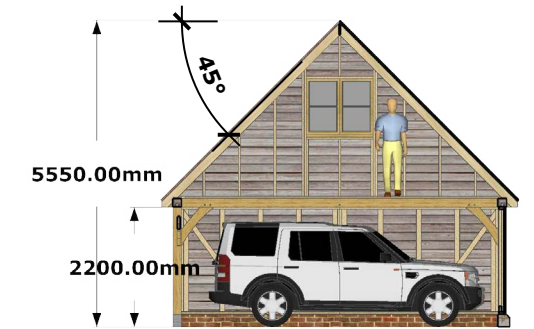

The Little Gloucester

OAKWRIGHTS®

The Little Gloucester is a scaled-down version of the Gloucester room over garage, with smaller bays and smaller timber sections this provides a slightly more cost-effective oak 'room-over garage' that compares in size to many of the smaller room-over buildings provided by our competitors. A very usable room above is provided with a number of potential uses. It could become a simple loft store or be fully fitted out to provide a home office, gym, games room or even additional guest accommodation space.

Full Assembly by our Expert Team

- Oak frame kit assembled by our friendly team
- Choice of roof tiles, guttering, felt and battens
- 10-year warranty on the structural oak frame

The Kit

- Traditionally pegged green oak frame
- Large bays can accommodate most 4x4s
- Natural staddle stones (not composite) for independent posts
- Softwood rafters, studwork and choice of weatherboarding
- Choice of roof covering
- Windows and doors, as required
- Green oak staircase