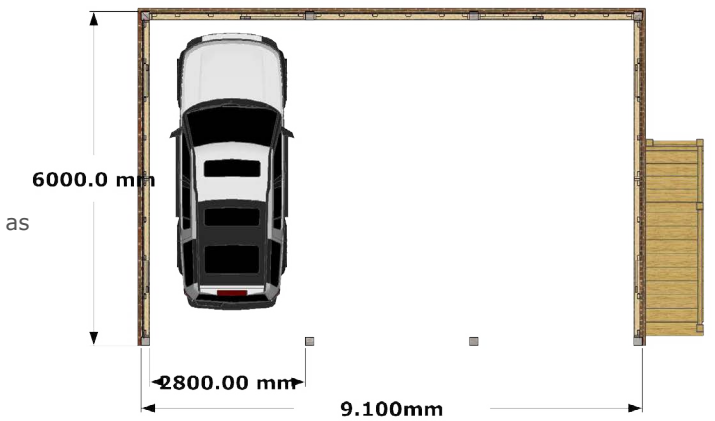

The Little Gloucester

OAKWRIGHTS®

The Little Gloucester is a scaled-down version of the Gloucester room over garage, with smaller bays and smaller timber sections this provides a slightly more cost-effective oak 'room-over garage' that compares in size to many of the smaller room-over buildings provided by our competitors. A very usable room above is provided with a number of potential uses. It could become a simple loft store or be fully fitted out to provide a home office, gym, games room or even additional guest accommodation space.