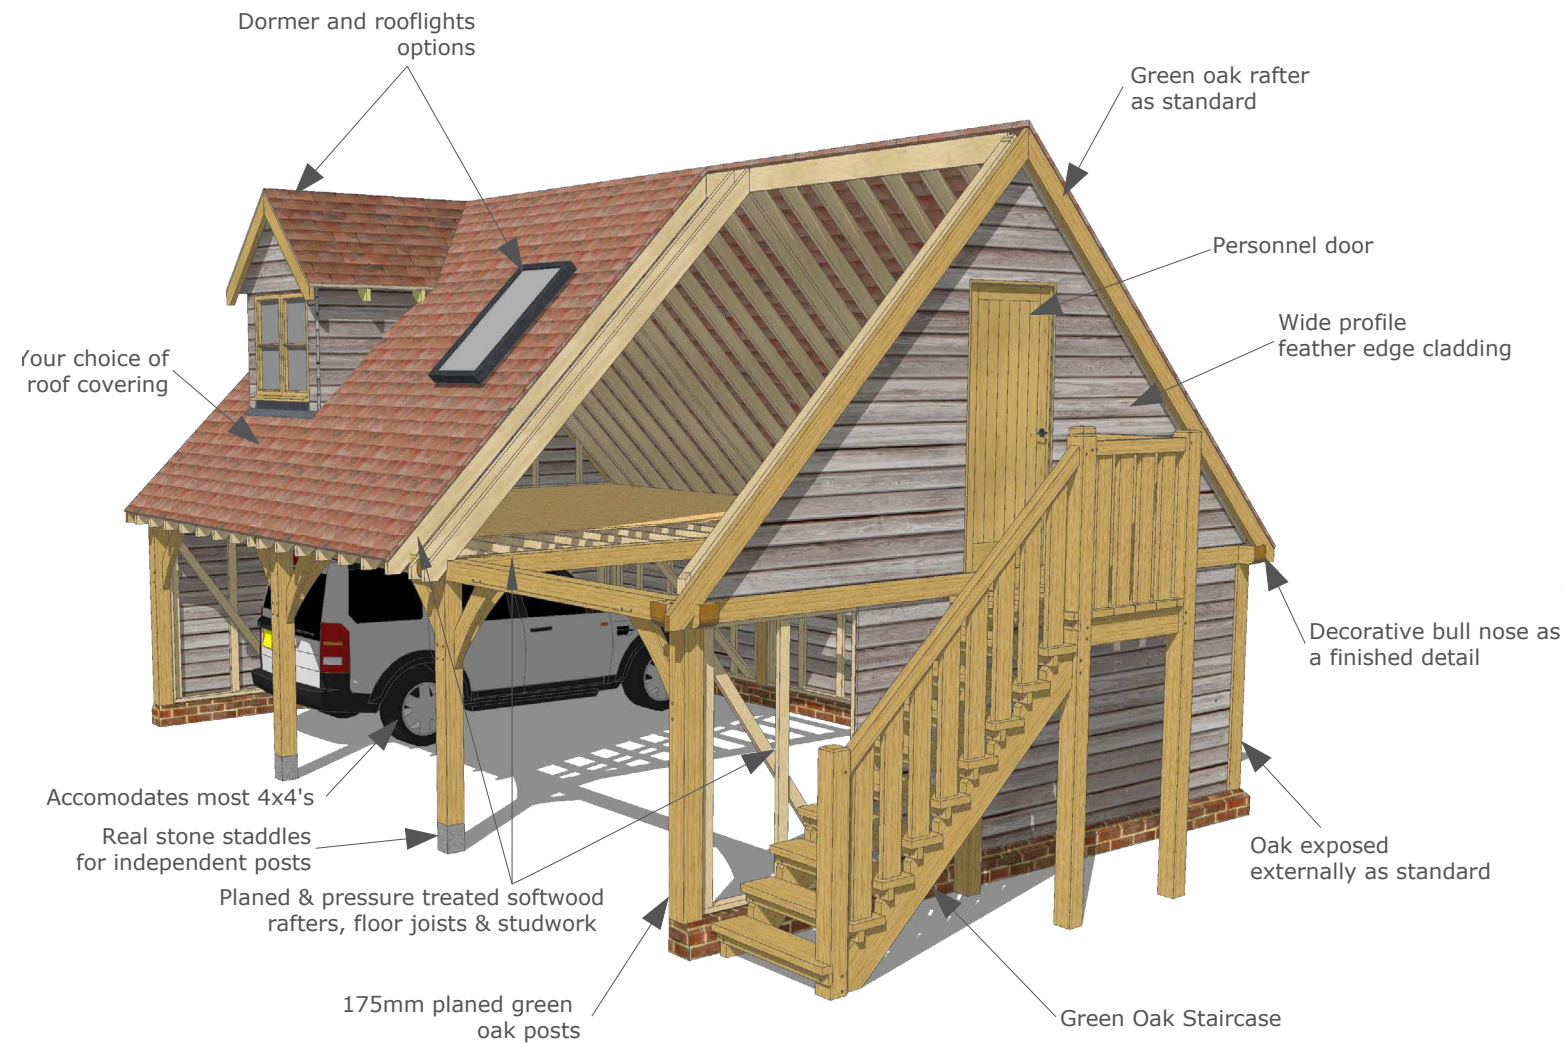

The Little Gloucester

OAKWRIGHTS®

The Little Gloucester is a scaled-down version of the Gloucester room over garage, with smaller bays and smaller timber sections this provides a slightly more cost-effective oak 'room-over garage' that compares in size to many of the smaller room-over buildings provided by our competitors. A very usable room above is provided with a number of potential uses. It could become a simple loft store or be fully fitted out to provide a home office, gym, games room or even additional guest accommodation space.

Full Assembly by our Expert Team

- Oak frame kit assembled by our friendly team
- Choice of roof tiles, guttering, felt and battens
- 10-year warranty on the structural oak frame

The Kit

- Traditionally pegged green oak frame
- Large bays can accommodate most 4x4s
- Natural staddle stones (not composite) for independent posts
- Softwood rafters, studwork and choice of weatherboarding
- Choice of roof covering
- Windows and doors, as required
- Green oak staircase

Optional Extras

- Dormer windows
- Rooflights
- Garage doors
- Windows and doors
- Roof tile options
- Boarding options
- Hip/half hip
- Log store

Book your in-home appointment

Get practical help and advice
 Millimetre perfect measurements
 Compare finish options
 Visit completed projects in your area